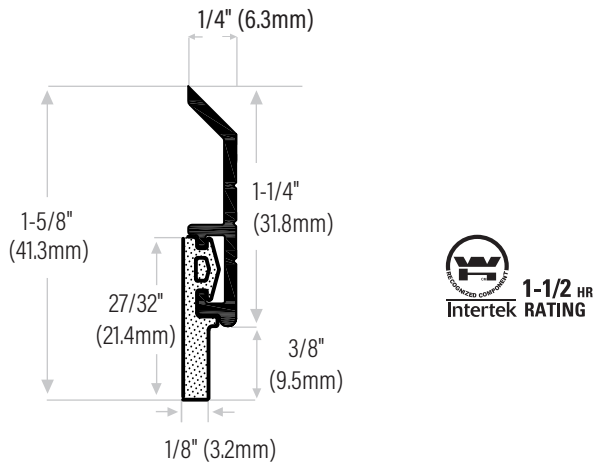

Door Bottom Sweeps

DS138C Extruded aluminum clear anodized with rubber insert, black, 1/8" x 1-3/8" (3.2mm x 35mm)

DS138D Bronze anodized