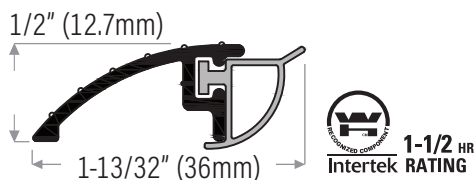

Bumper Threshold

DSV20GREY

Replacement vinyl insert, grey for DS120, DS121 & DS121

DSV20BL Black

- DS121AV** Extruded aluminum mill finish with vinyl insert, grey
- DS121AVBL** Mill finish with vinyl insert, black
- DS121WV** White with grey insert
- DS121DVBL** Bronze with black insert