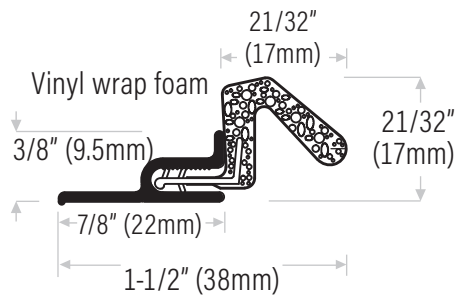

Superior Weathersealing Door Kit

- DS424B16.5** Bronze anodized with brown gasket, 1/36" x 2/81" (914 x 2057mm) single door set
- DS424B17** Bronze anodized with brown gasket, 1/36" x 2/84" (914 x 2134mm) single door set
- DS424B20** Bronze anodized with brown gasket, 1/81" x 2/84" (2057 x 2134mm) double door set
- DS424B96** Bronze anodized with brown gasket, 1/96" (2438mm) one piece only
- DS424C16.5** Clear anodized with black gasket, 1/36" x 2/81" (914 x 2057mm) single door set
- DS424C17** Clear anodized with black gasket, 1/36" x 2/84" (914 x 2134mm) single door set
- DS424C20** Clear anodized with black gasket, 1/81" x 2/84" (2057 x 2134mm) double door set
- DS424C96** Clear anodized with black gasket, 1/96" (2438mm) one piece only
- DS424W16.5** Painted white with white gasket, 1/36" x 2/81" (914 x 2057mm) single door set
- DS424W17** Painted white with white gasket, 1/36" x 2/84" (914 x 2134mm) single door set
- DS424W20** Painted white with white gasket, 1/81" x 2/84" (2057 x 2134mm) double door set
- DS424W96** Painted white with white gasket, 1/96" (2438mm) one piece only