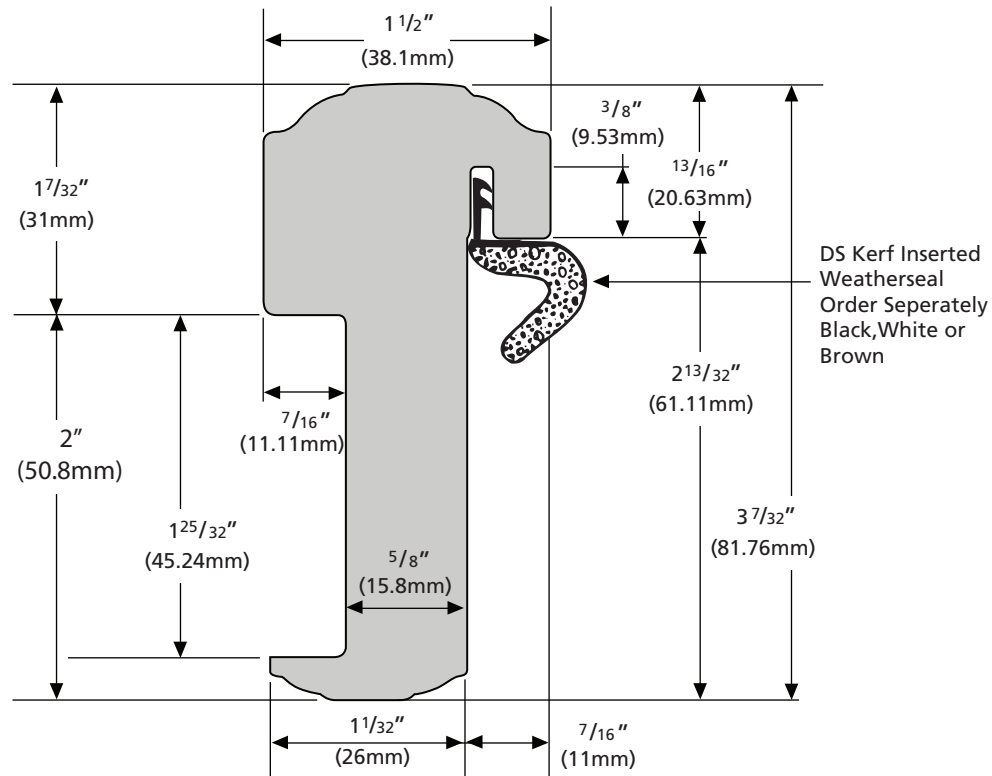

Composite Astragal DS193 Series

- Smooth white
- Stock lengths 81" (2059mm) or 97" (2463mm)
- Custom cut length and machined for flushbolts

Description	Description
DS193SW81	Astragal (Composite) Smooth White Finish / Not Machined / 81" (2057mm)
DS193SW81M	Astragal (Composite) Smooth White Finish / Machined & Custom Cut Length
DS193SW97	Astragal (Composite) Smooth White Finish / Not Machined / 97" (2463mm)
DS193SW97M	Astragal (Composite) Smooth White Finish / Machined & Custom Cut Length

DS193C (satin chrome) 6" flush bolt
DS193BL (black) 6" flush bolt