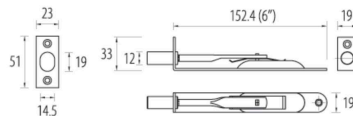

Composite Astragal DS193 Series

- Smooth white
- Stock lengths 81" (2059mm) or 97" (2463mm)
- Custom cut length and machined for flushbolts

Description	Description
DS193SW81	Astragal (Composite) Smooth White Finish / Not Machined / 81" (2057mm)
DS193SW81M	Astragal (Composite) Smooth White Finish / Machined & Custom Cut Length
DS193SW97	Astragal (Composite) Smooth White Finish / Not Machined / 97" (2463mm)
DS193SW97M	Astragal (Composite) Smooth White Finish / Machined & Custom Cut Length

DS193C (satin chrome) 6" flush bolt
DS193BL (black) 6" flush bolt