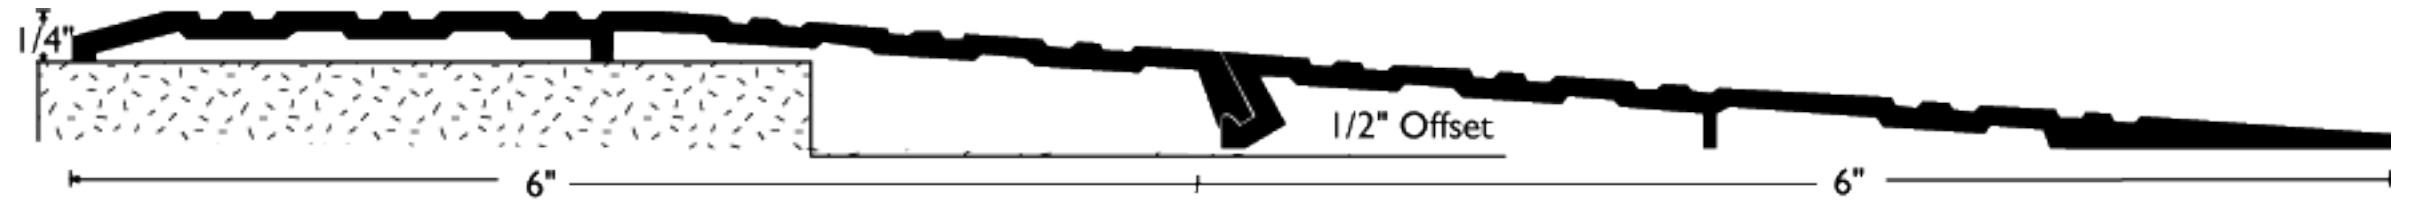

Ramp Threshold

DS605DS606A36 Extruded aluminum (2 piece ramp joined)