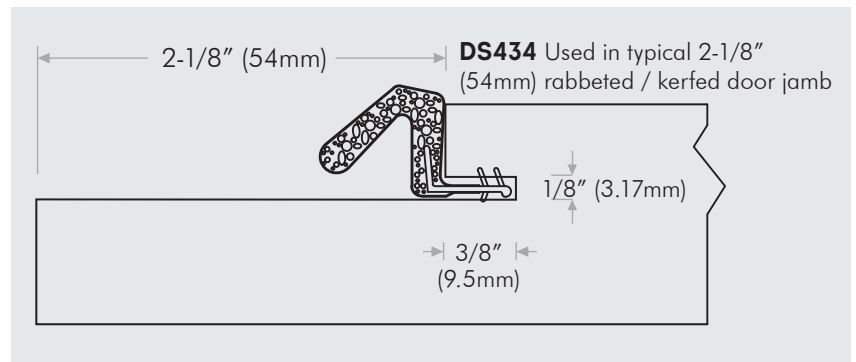

Kerf-Inserted Weatherseal

DS434

Q-Foam Wrap Kerf Inserted Jamb Weatherseal

- DS434B36** Brown 37" (940mm)
- DS434B81** Brown 82" (2083mm)
- DS434B96** Brown 97" (2464mm)
- DS434B** Custom footage from 500 ft. (152.4m) coils
- DS434B500** 500 ft. (152m) coil

- DS434BL81** Black 82" (2083mm)
- DS434BL96** Black 97" (2464mm)
- DS434BL500** 500 ft. (152.4m) coil
- DS434BL** Custom footage from 500 ft. (152m) coils

- DS434W36** White 37" (940mm)
- DS434W81** White 82" 2083mm)
- DS434W96** White 97" 2464mm)
- DS434W500** 500 ft. (152) coil
- DS434W** Custom footage from 500 ft. (152m) coils