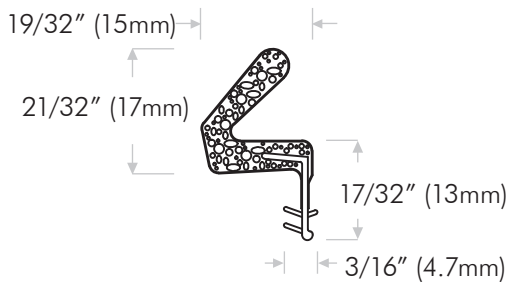

Kerf-Inserted Weatherseal

DS434

Q-Foam Wrap Kerf Inserted Jamb Weatherseal

- DS434B36** Brown 37" (940mm)
- DS434B81** Brown 82" (2083mm)
- DS434B96** Brown 97" (2464mm)
- DS434B** Custom footage from 500 ft. (152.4m) coils
- DS434B500** 500 ft. (152m) coil

- DS434BL81** Black 82" (2083mm)
- DS434BL96** Black 97" (2464mm)
- DS434BL500** 500 ft. (152.4m) coil
- DS434BL** Custom footage from 500 ft. (152m) coils

- DS434W36** White 37" (940mm)
- DS434W81** White 82" 2083mm)
- DS434W96** White 97" 2464mm)
- DS434W500** 500 ft. (152) coil
- DS434W** Custom footage from 500 ft. (152m) coils